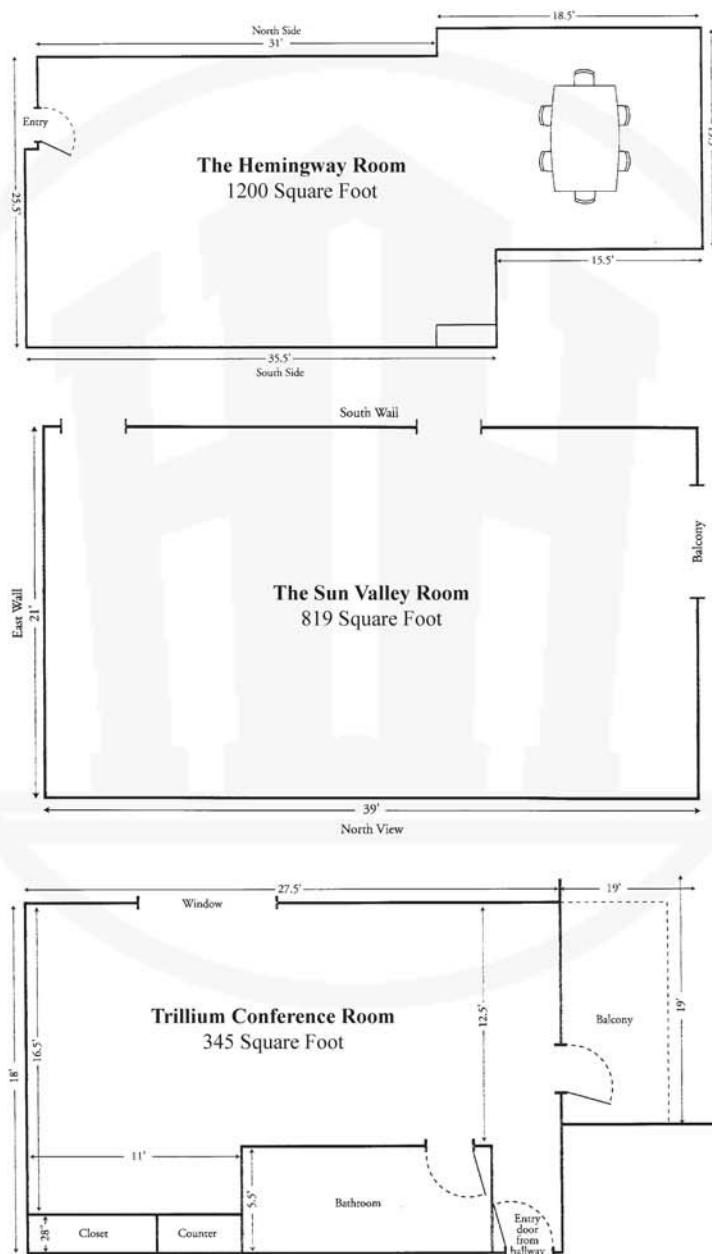

### Meeting Room Diagram

Room Setup	Theater	Classroom	U-shaped	Conference	Reception
Hemingway Room	84	64	36	40	60-80
Sun Valley Room	60	30	26	30	40-60
Trillium Room	14	8	-	8	-